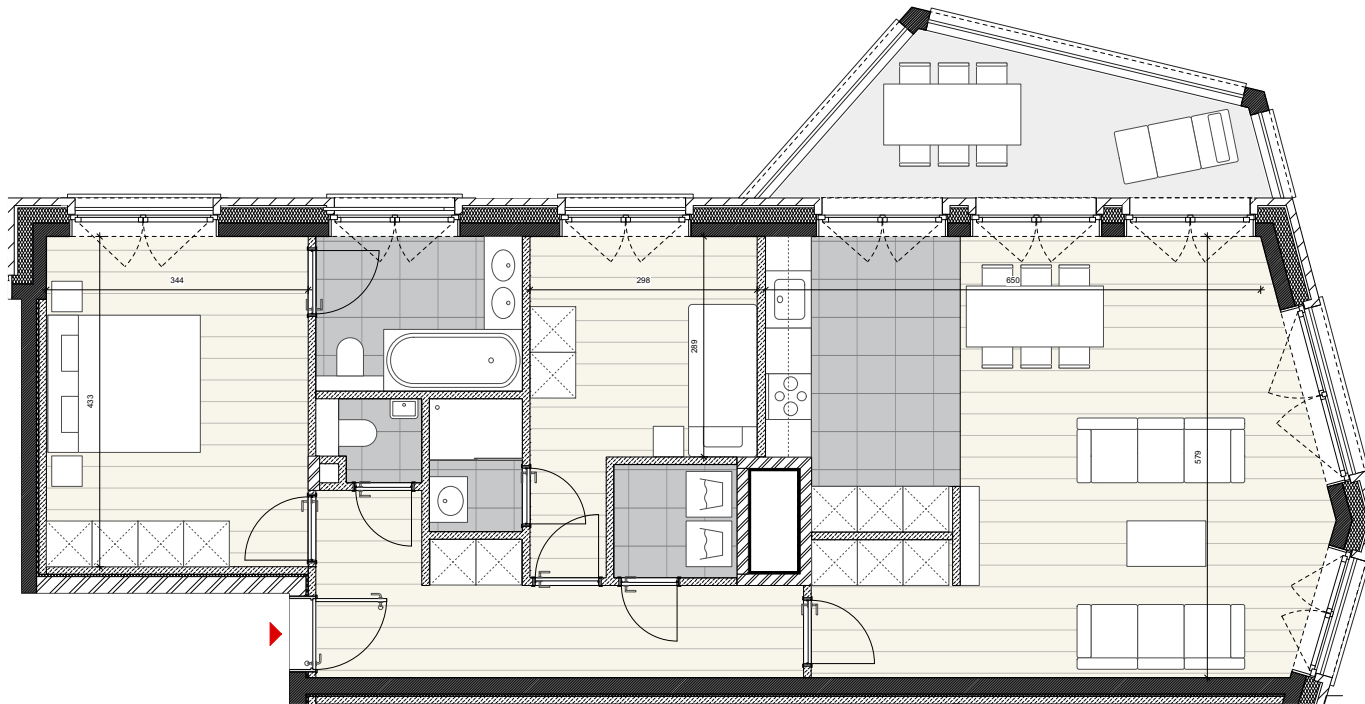

SCARLET

0.3

Floor: 0
Bedrooms: 2
Gross living area.: 106,1 m²
Gross terrace: 12,0 m²

West

nextensa • 

Sanitary fixtures and measurements on plans are for reference only. Furniture is not included.

Version Aug 2022

PARK LANE